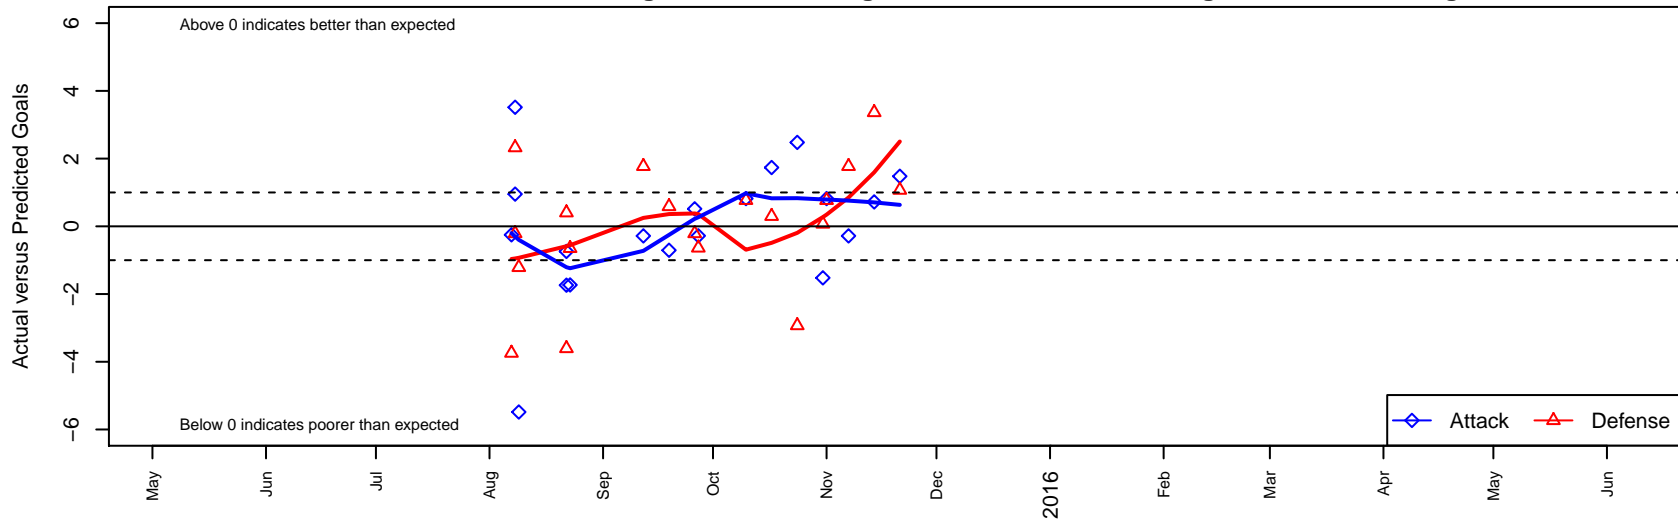

Southlake Little Sounders B02

Southlake Select SC
 Newcastle, WA
 B02 total strength=513
 attack=0.61 defense=0.22
 fall league = SSUL B02 Div 2
 notes= SCORE & Tusk merge in 2015

alt names used:
 Southlake Soccer – Little Sounders
 TUSK Little Sounders BU13
 TUSK Little Sounders

Venues played:
 2015 Blast Off BU13 B
 2015 Xtreme Cup BU13 Silver
 2015 SSUL B02 Div 2

Southlake Little Sounders B02
 Dots are actual minus expected GF (blue circles) and GA (red triangles).
 Blue line is smoothed change in attack strength. Red is smoothed change in defense strength.

**attack and defense variance (black dot)
relative to other teams
and top 10 in region**

**attack and defense rating
relative to others at age
and all opponents in last 13 months**

Performance relative to 13 month average