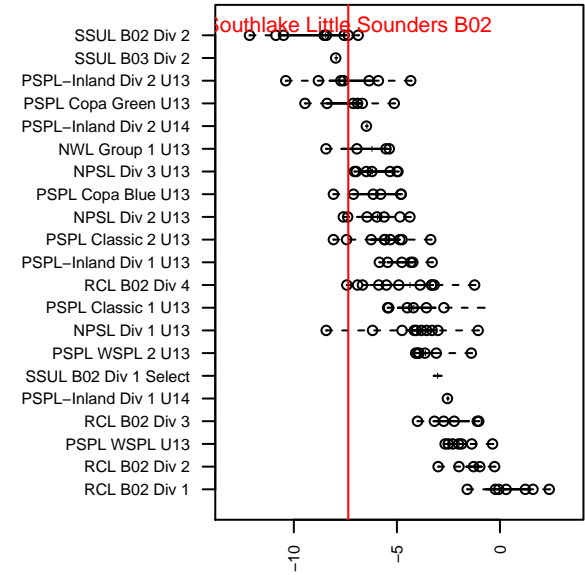

Southlake Little Sounders B02

Southlake Select SC
 Newcastle, WA
 B02 total strength=513
 attack=0.61 defense=0.22
 fall league = SSUL B02 Div 2
 notes= SCORE & Tusk merge in 2015

alt names used:
 Southlake Soccer – Little Sounders
 TUSK Little Sounders BU13
 TUSK Little Sounders

Venues played:
 2015 Blast Off BU13 B
 2015 Xtreme Cup BU13 Silver
 2015 SSUL B02 Div 2

Southlake Little Sounders B02
 Dots are actual minus expected GF (blue circles) and GA (red triangles).
 Blue line is smoothed change in attack strength. Red is smoothed change in defense strength.

**attack and defense variance (black dot)
relative to other teams
and top 10 in region**

**attack and defense rating
relative to others at age
and all opponents in last 13 months**

Performance relative to 13 month average