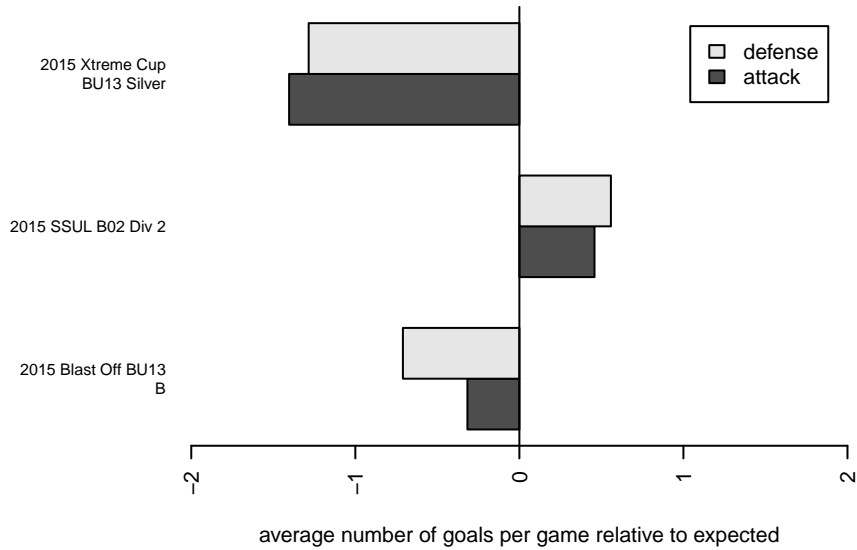

Southlake Little Sounders B02

Southlake Select SC
 Newcastle, WA
 B02 total strength=513
 attack=0.61 defense=0.22
 fall league = SSUL B02 Div 2
 notes= SCORE & Tusk merge in 2015

alt names used:
 Southlake Soccer – Little Sounders
 TUSK Little Sounders BU13
 TUSK Little Sounders

Venues played:
 2015 Blast Off BU13 B
 2015 Xtreme Cup BU13 Silver
 2015 SSUL B02 Div 2

Southlake Little Sounders B02
 Dots are actual minus expected GF (blue circles) and GA (red triangles).
 Blue line is smoothed change in attack strength. Red is smoothed change in defense strength.

**attack and defense variance (black dot)
relative to other teams
and top 10 in region**

**attack and defense rating
relative to others at age
and all opponents in last 13 months**

Performance relative to 13 month average