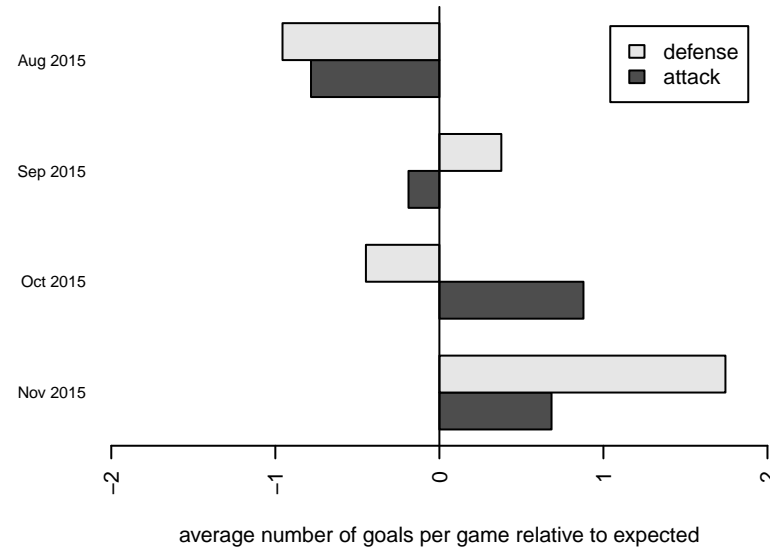

Performance relative to 13 month average